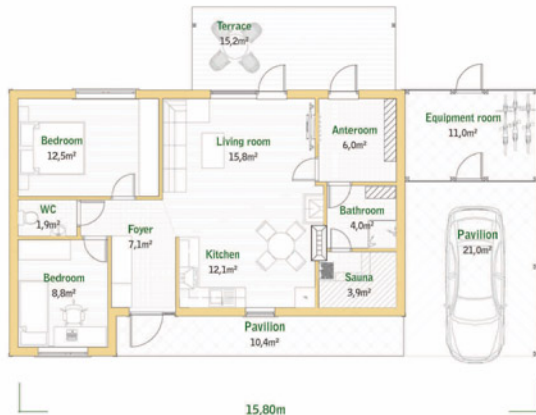

## Konecta 129

Invite your friends over to a cook-out – hospitable home with an open kitchen.

total area 129,7m<sup>2</sup>

### ground floor

### views

front view

back view

side views

15°

2,8m

4,0m

Total area	129,7m <sup>2</sup>
Living area	72,1m <sup>2</sup>
Terrace	15,2m <sup>2</sup>