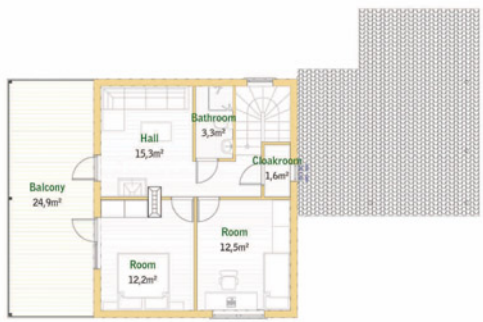

### ground floor

### 1st floor

### views

Total area	177,1m <sup>2</sup>
Living area	94,6m <sup>2</sup>
Terrace	24,9m <sup>2</sup>
Balcony	24,9m <sup>2</sup>